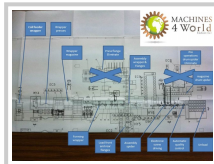

**MACHINES
4 World**
Industrial

ML0401011-WASHING MACHINE DRUMS PRODUCTION LINE

General Specifications:

- **Type:** METAL-COMPLETE PRODUCTION LINES
- **Manufacturer:** VARIOS
- **Model:** VARIOS
- **Manufacturing date:** VARIOS

Images:

Specifications:

METAL-COMPLETE PRODUCTION LINES