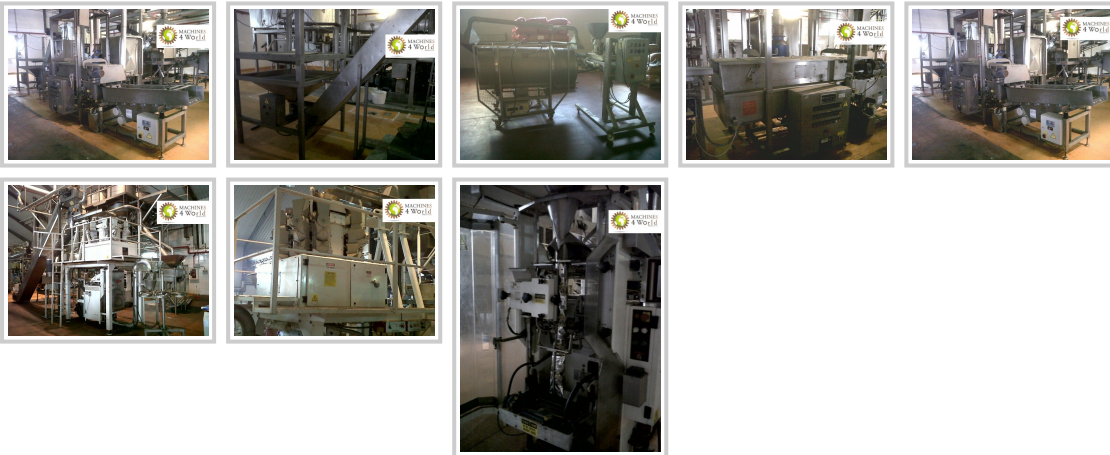

MACHINES
4 World
Industrial

MAD0010911- Whole frying line for pellet, with whole packing line.

General Specifications:

- **Type:** Whole frying line for pellet, with whole packing line
- **Manufacturer:** COAT AND FRY
- **Model:** COAT AND FRY Woodman Spectra pacer MARKEM 18i MACOPACK
- **Manufacturing date:** 1999

Images:

Specifications:

Whole frying line for pellet with whole bagging line with multihead weighing machine. Still installed and in perfect condition of working.

Infeed and dosing system for pellet to the frying machine.

Continous frying machine of heating oil.

flavoring -colouring system.

infeed conveyor to bagging line.

Whole packing line brand Woodman, model Spectra pacer compused by:

Multihead weighing machine with 8 heads.

platform.

Bagging line with 2 forming tubes of 120 mm and 170 mm.

Further information please contact:

T +0034 - 948 415 757 / F +0034 - 948 415 758
Poligono Industrial de la Serna, Ciudad Agroalimentaria de Tudela
Centro de Negocios. C/ C 31500 TUDELA Navarra (SPAIN)
info@machines4world.com